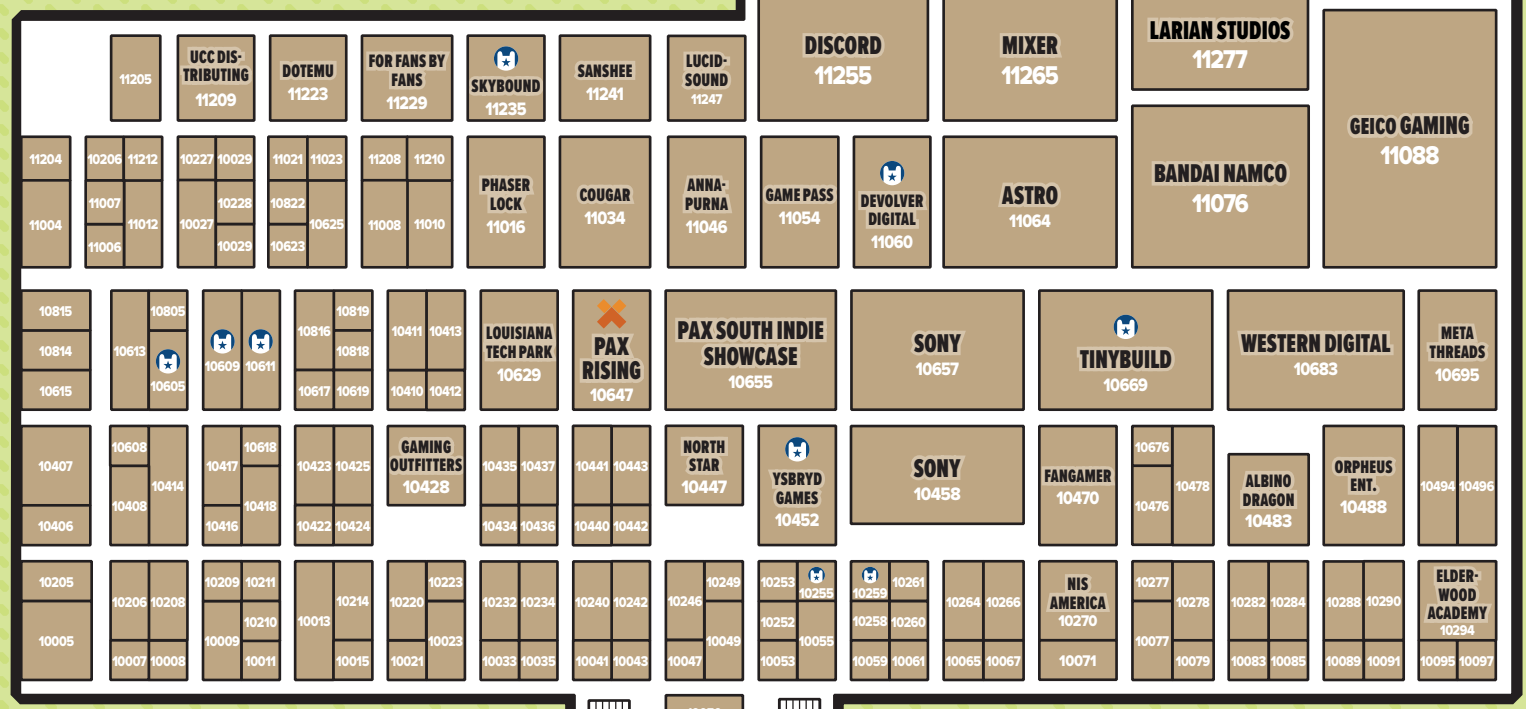

Sirlin Games 11004
 Skybound 11235
 SnowHydra Games 10035
 SolarFlare Games 10440
 Sony 10657, 10458
 Southern Methodist University 10055
 Spearhead Games 10441
 Stack-Up 10005
 Steamforged Games 10007
 Stormcrest 10242
 Studio Evil 10059
 Studio Woe 10410
 Sudden Event Studios 10079
 Super Duper Game Company 10277
 Switch Caliber Studios 10424
 Table Titans 10414
 ✗ Taco Pizza Cat Games 10647
 ✗ Terry Cavanagh Games 10647
 Thar Be Monsters 10412
 The New 8-Bit Heroes 10021
 The Utilikilts Company 11210
 Thompson Productions 10085
 tinyBuild 10669
 Toonhound 10414
 Topgolf San Antonio 10067
 Tursiops Truncatus Studios 10416
 UCC Distributing 11209
 Ultra Dolphin Revolution 10015
 Unstable Unicorns 10290
 VARSAV Game Studios 10436
 Videogamesnewyork 10013
 Vlamber 10816
 Volante Design 11010
 ✗ Warped Core Studio 10647
 Webaround Gaming 10625
 Western Digital 10683
 WhaleFood Games 10033
 Xgamerpc 10041
 Ysbryd Games 10452
 Zafty Games 10282

EXPO HALL HOURS

FRIDAY
 JANUARY 18 • 10:00AM-6:00PM

SATURDAY
 JANUARY 19 • 10:00AM-6:00PM

SUNDAY
 JANUARY 20 • 10:00AM-6:00PM

PAX SOUTH INDIE SHOWCASE

See our Indie Showcase section before checking out the titles in person in booth 10655.

Pinny Arcade
 PIN TRADING

QUEUE HALL

TABLETOP

PC ROOM